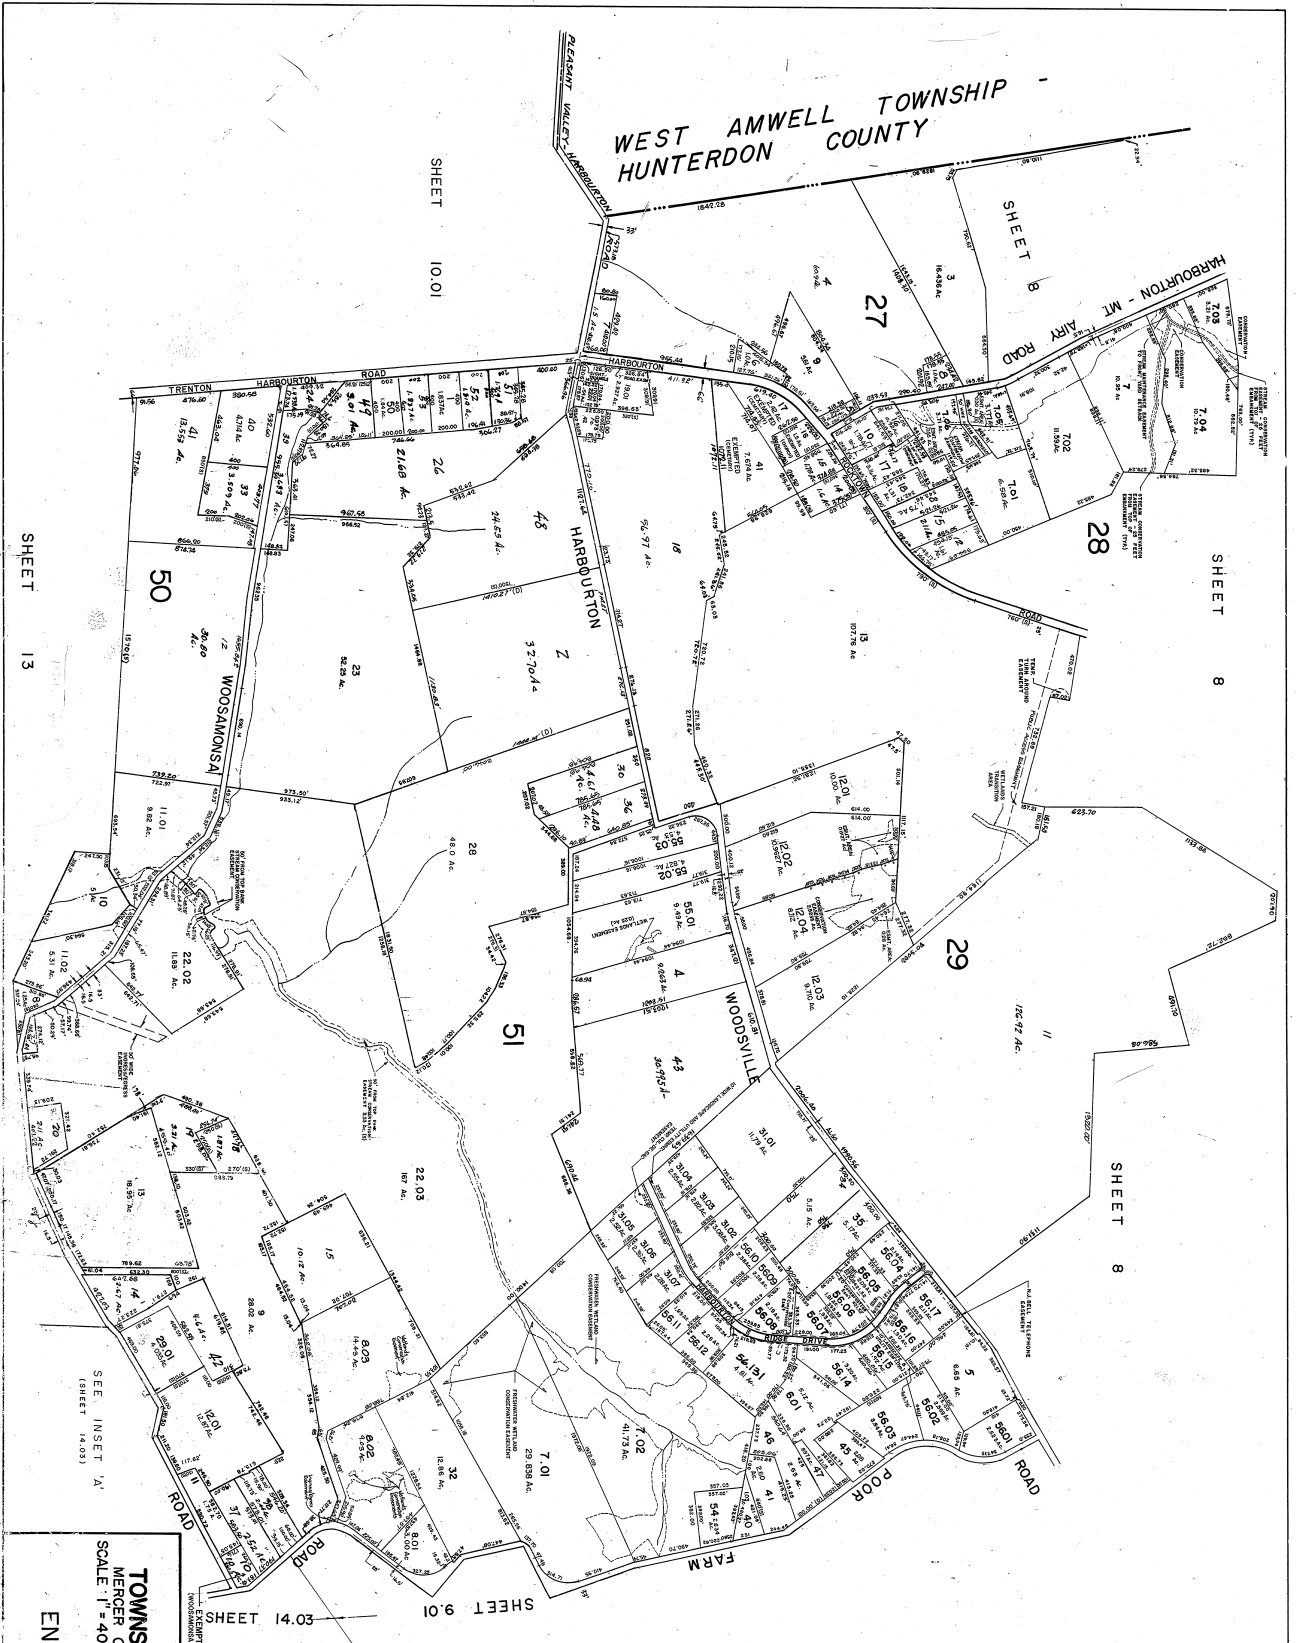

WEST AMWELL TOWNSHIP  
HUNTERDON COUNTY

**TAX MAP**  
**TOWNSHIP OF HOPEWELL**  
 MERCER COUNTY, NEW JERSEY  
 SCALE: 1" = 400'  
 JULY 1941  
**TRENTON ENGINEERING CO.**  
 TRENTON, N. J.

NEW JERSEY DEPARTMENT OF TREASURY  
 DIVISION OF TAXATION  
 APPROVED AS TO THE ACCURACY OF THE  
 REPRESENTATION OF THE LANDS OF THIS STATE  
 BY THE TOWNSHIP OF HOPEWELL, MERCER COUNTY  
 JULY 21, 1941  
 JOHN J. SPENCER  
 COUNTY CLERK